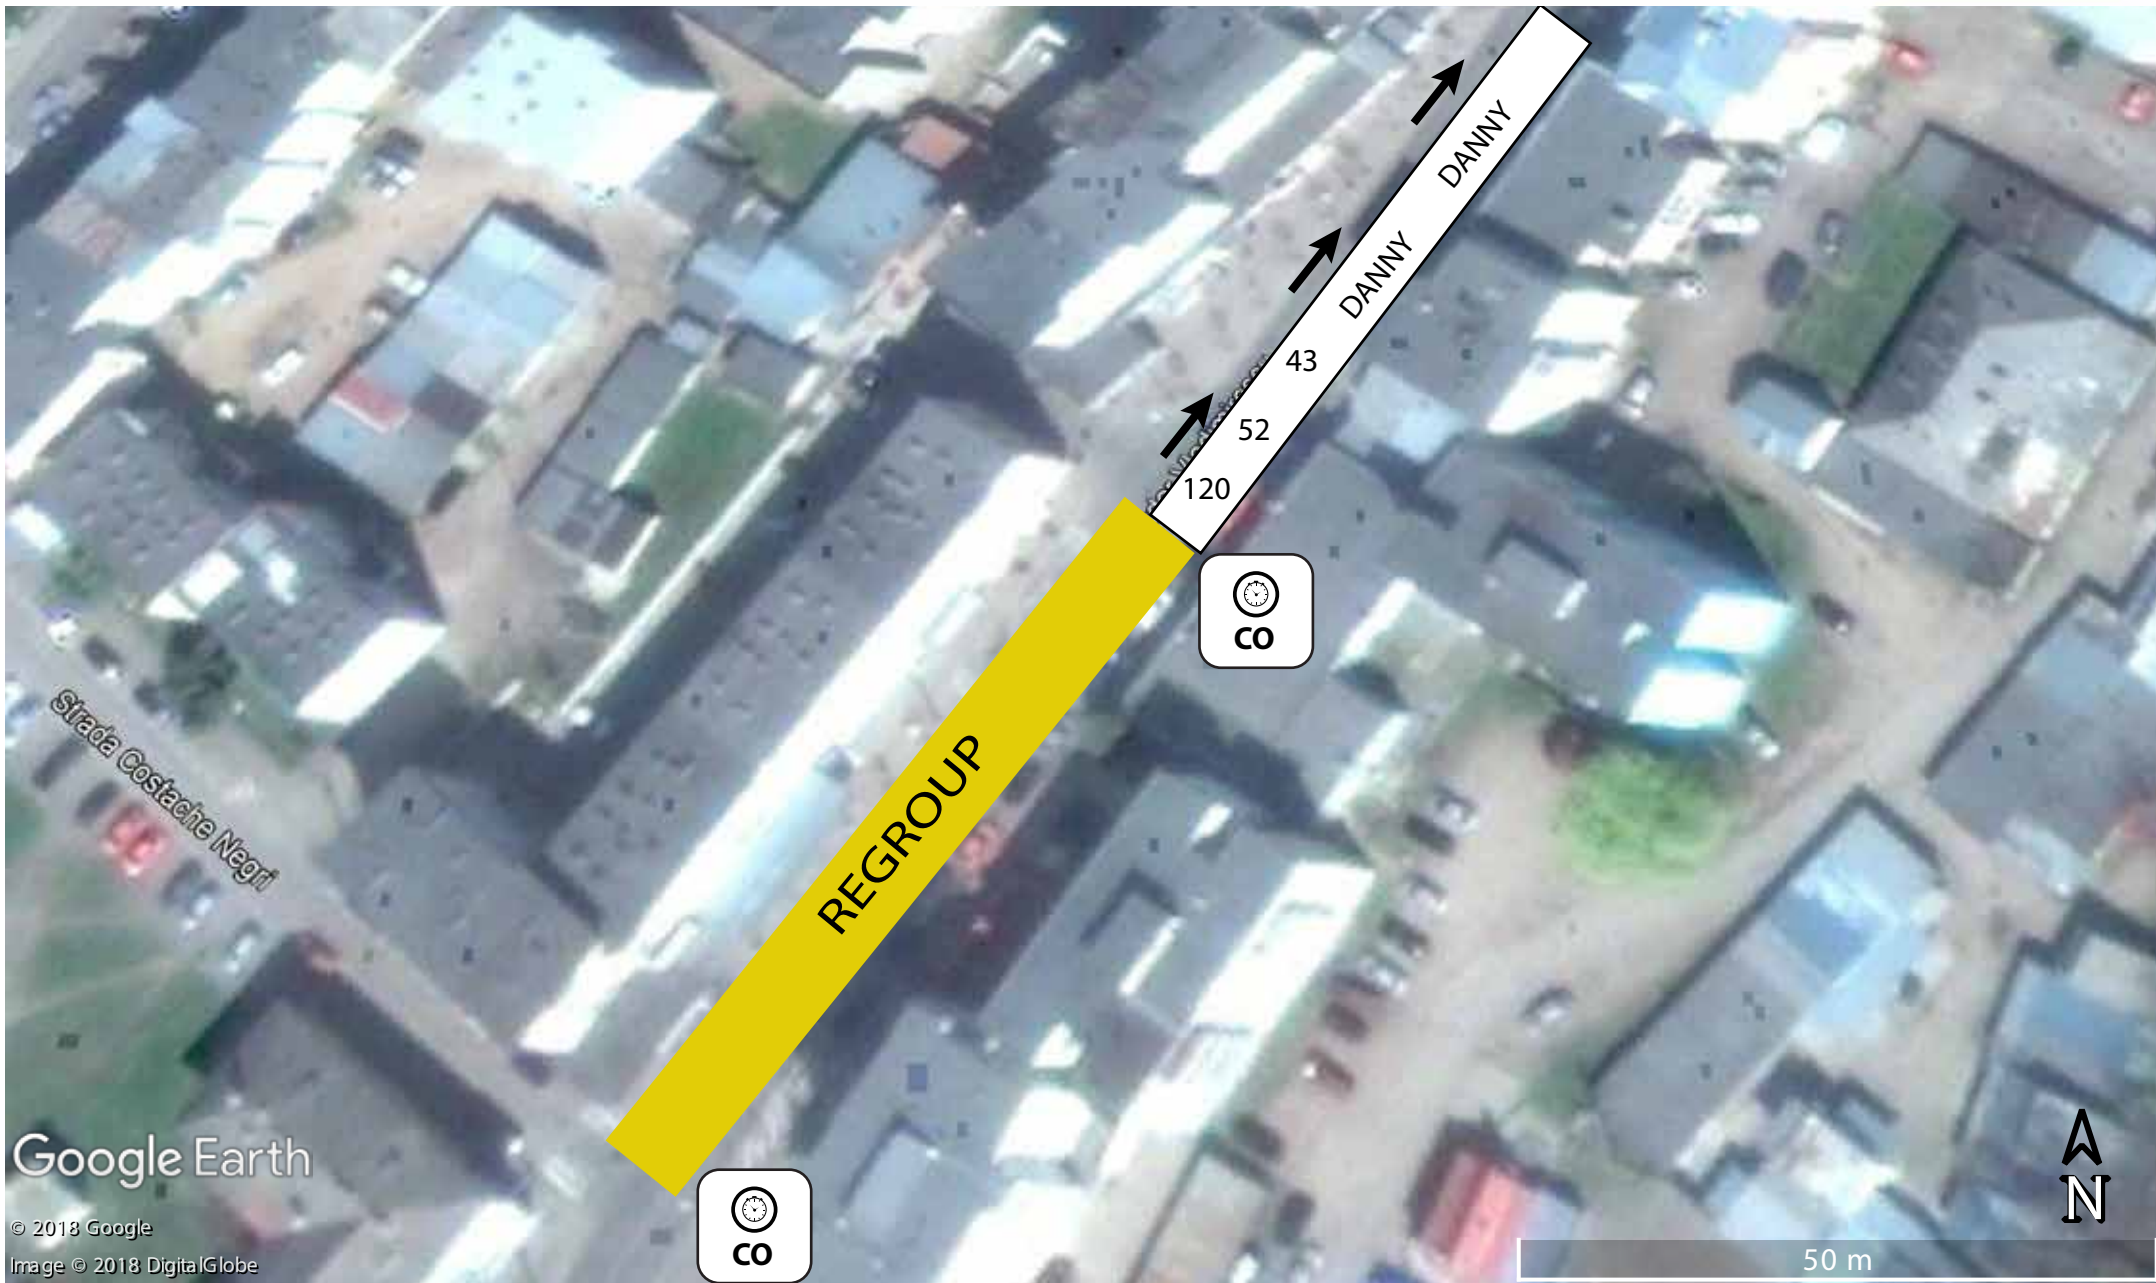

DTO

PARC INCHIS

Google Earth

© 2018 Google

Image © 2018 DigitalGlobe

50 m

Google Earth

© 2018 Google
Image © 2018 DigitalGlobe

50 m

Strada Costache Negri

REGROUP

DANNY
DANNY

43
52
120

50 m

Google Earth

© 2018 Google
Image © 2018 DigitalGlobe